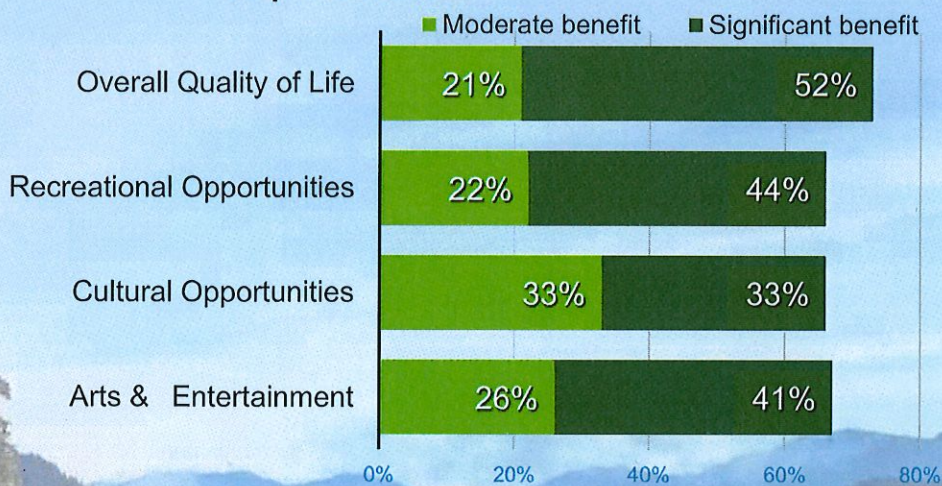

# How Significant are These Elements to Operating Your Business in Sitka?

We also asked business owners and operators about the top barriers and benefits to having their businesses in Southeast Alaska. The overall quality of life and recreational opportunities stood out as elements that provided overall advantages. The top categories of barriers centered around housing & real estate costs, transportation costs, the lack of qualified candidates available for hire.

## Top Benefits