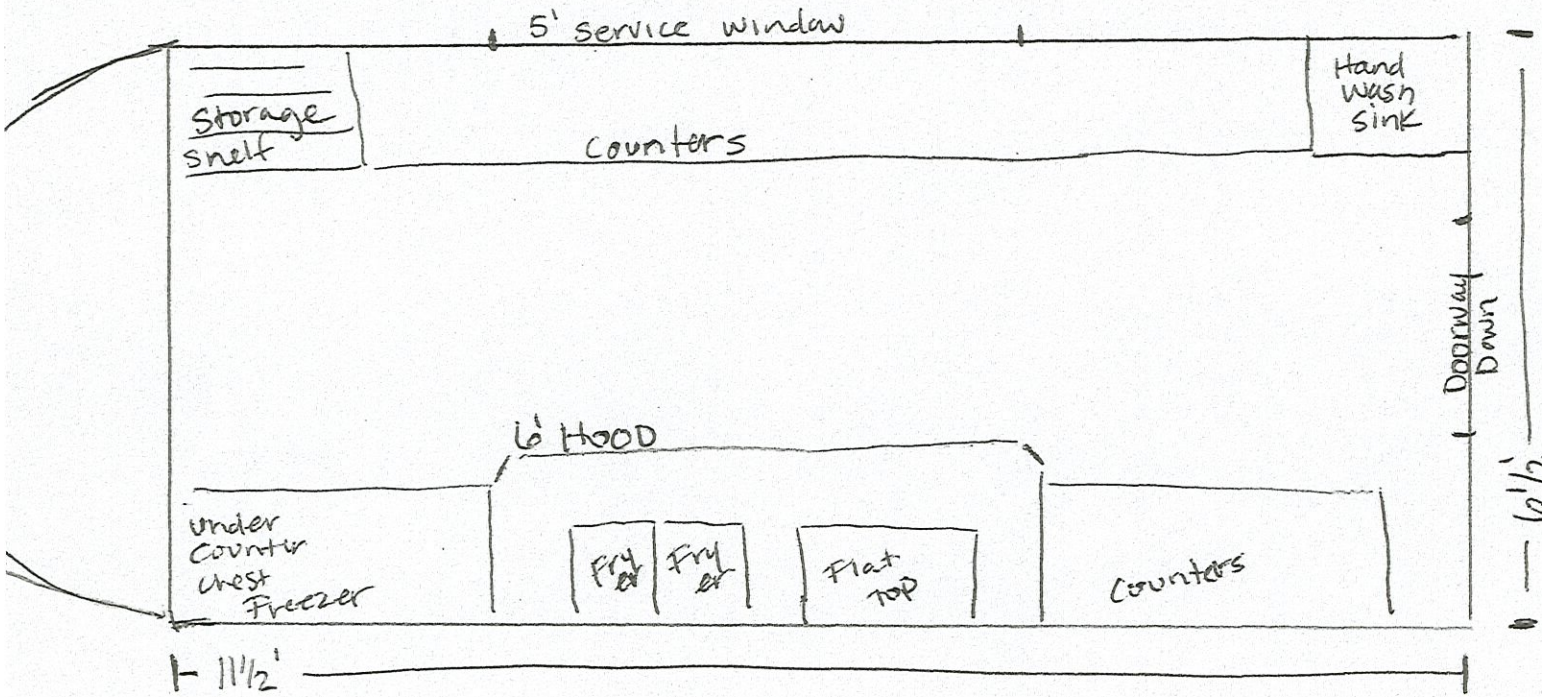

Campfire FOOD TRUCK

Harbor Mountain Brewery
1209 Sawmill creek Road
Campfire kitchen will act as
commissary kitchen

FILE COPY

RECEIVED
FEB 27 2023
By _____

APPROVED FOR CONSTRUCTION:
5-16-23
BUILDING OFFICIAL